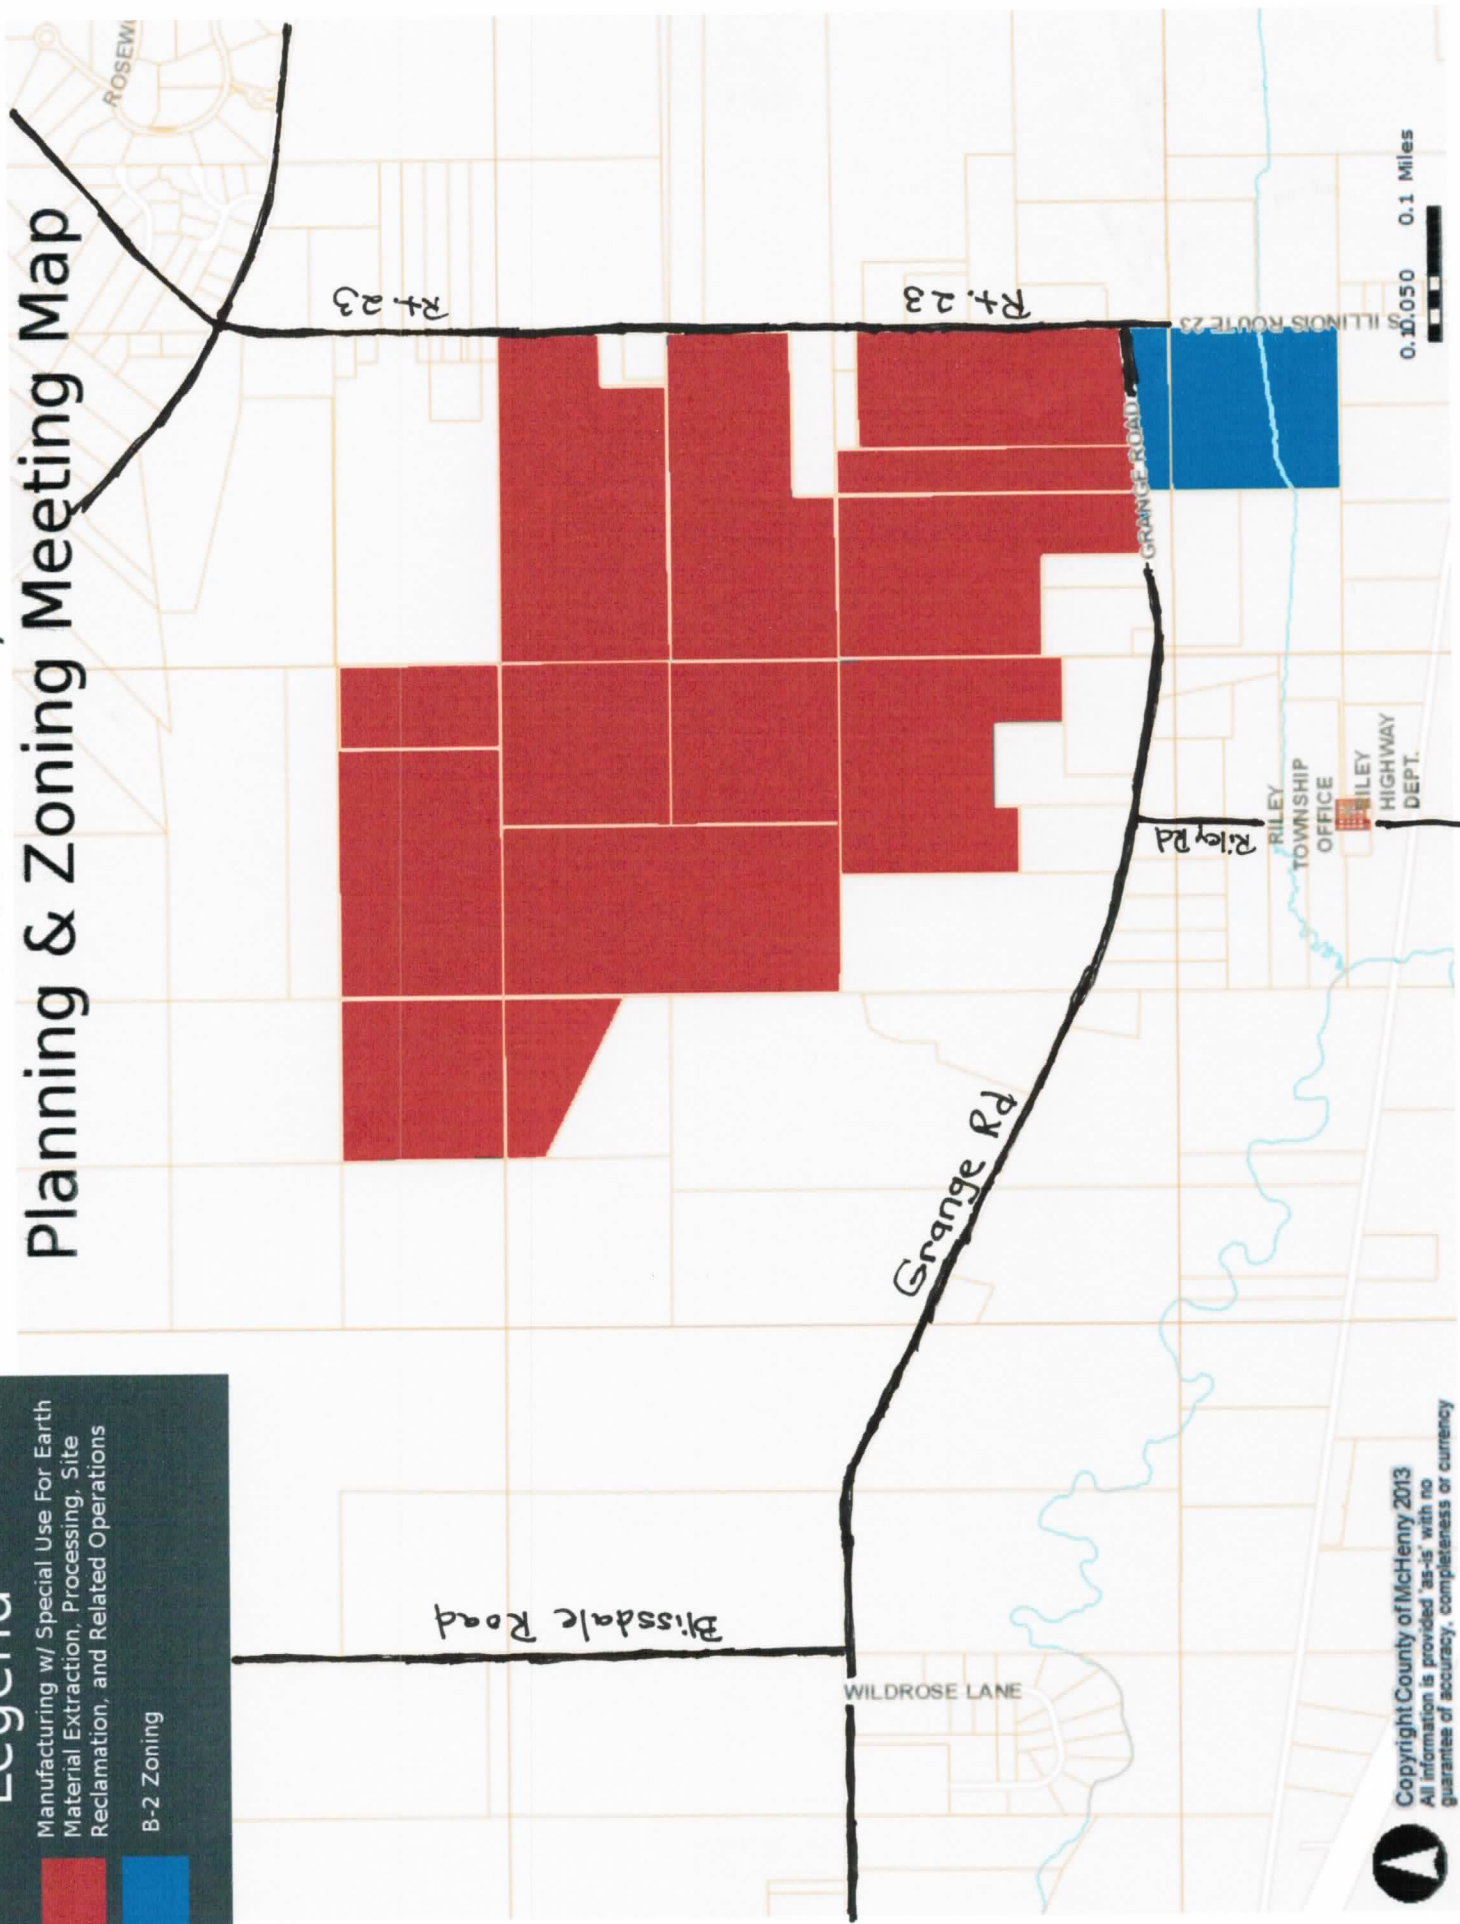

March 4th, 2013

Planning & Zoning Meeting Map

Legend

- Manufacturing w/ Special Use For Earth Material Extraction, Processing, Site Reclamation, and Related Operations
- B-2 Zoning

Copyright County of McHenry 2013
 All information is provided "as-is" with no guarantee of accuracy, completeness or currency